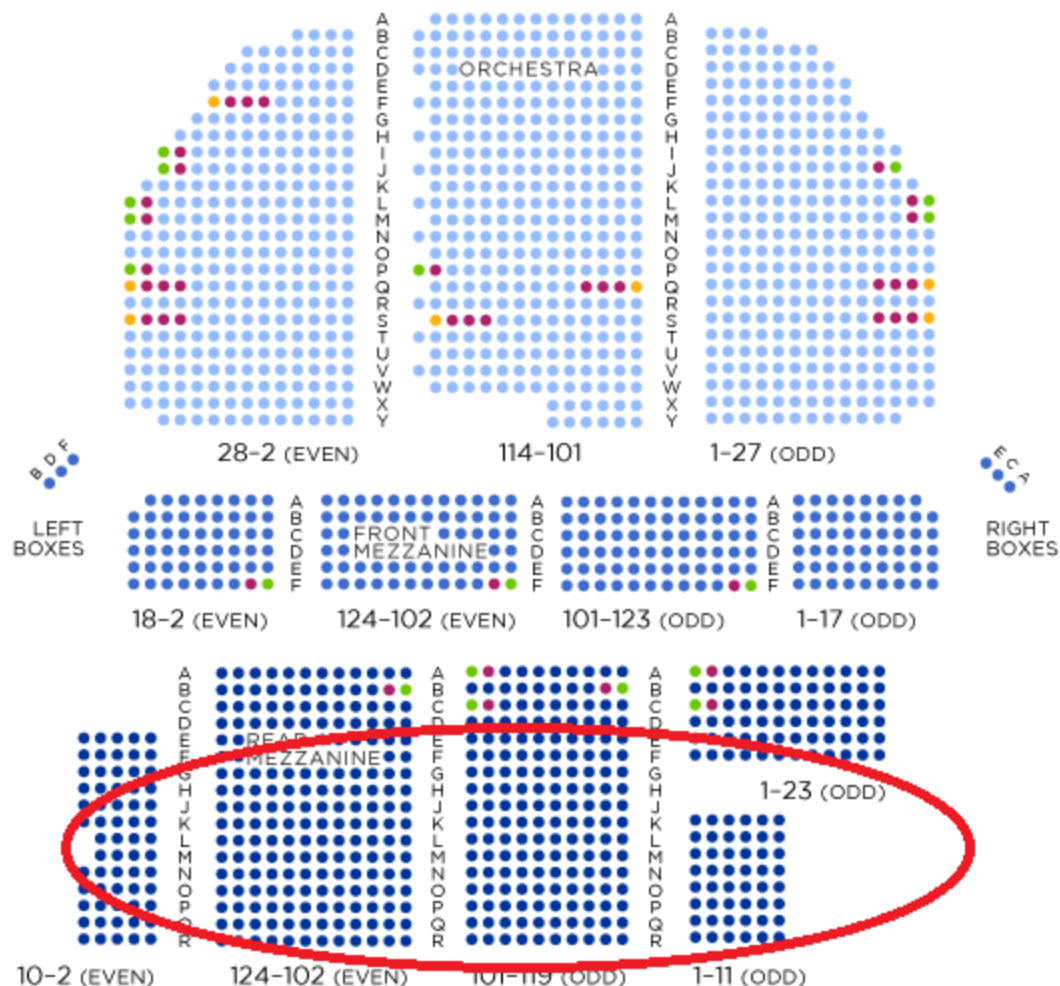

BROADWAY THEATRE

STAGE

Front Mezzanine Row A Overhangs Orchestra Row J

● Aisle Seat with Folding Armrest ● Wheelchair Viewing ● Companion

This map is subject to change